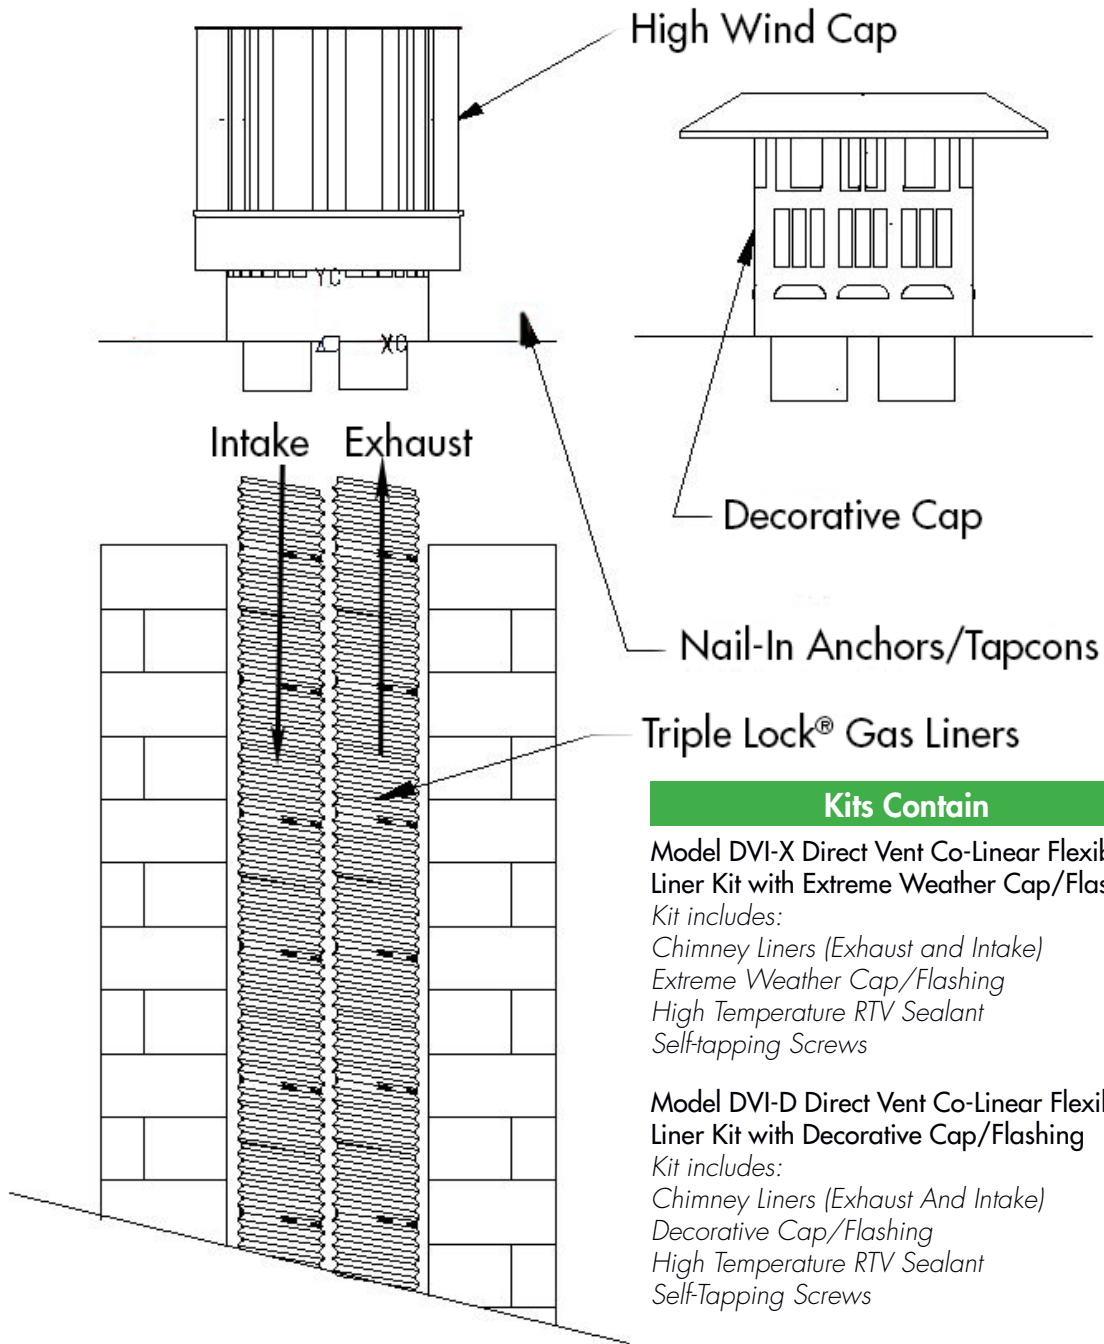

DVI Kits

Kits Contain

Model DVI-X Direct Vent Co-Linear Flexible Liner Kit with Extreme Weather Cap/Flashing

Kit includes:
Chimney Liners (Exhaust and Intake)
Extreme Weather Cap/Flashing
High Temperature RTV Sealant
Self-tapping Screws

Model DVI-D Direct Vent Co-Linear Flexible Liner Kit with Decorative Cap/Flashing

Kit includes:
Chimney Liners (Exhaust And Intake)
Decorative Cap/Flashing
High Temperature RTV Sealant
Self-Tapping Screws

Z-Flex Co-Linear Liner Kits

Part ID	Description	Exhaust size	Intake size
2DVI335D	DV CO-LINEAR 3/3 DECORATIVE KIT X 35 FT	3 in.	3 in.
2DVI335X	DV CO-LINEAR 3/3 EXTREME WEATHER KIT X 35 FT	3 in.	3 in.
2DVI435D	DV CO-LINEAR 4/3 DECORATIVE KIT X 35 FT	4 in.	3 in.
2DVI435X	DV CO-LINEAR 4/3 EXTREME WEATHER KIT X 35 FT	4 in.	3 in.